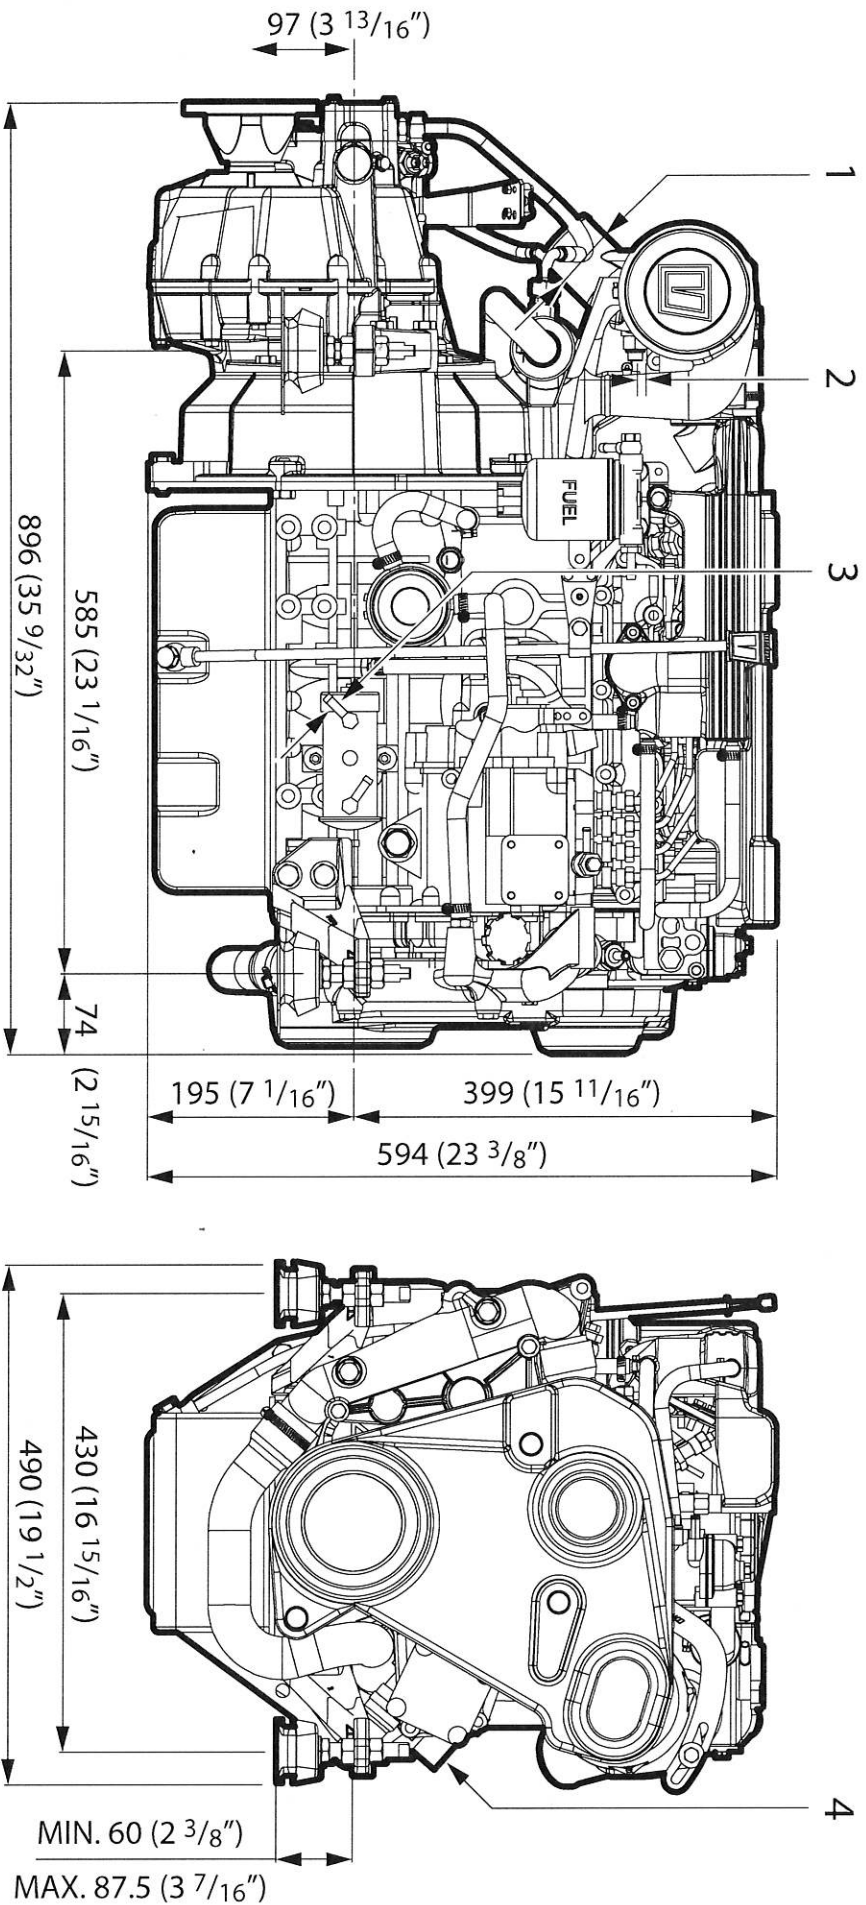

13 Overall dimensions

- 1 Exhaust \varnothing 60 mm
- 2 Fuel return \varnothing 8 mm
- 3 Fuel supply \varnothing 8 mm
- 4 Sea water intake \varnothing 20 mm

1 : 10

WESTPORT
M4.56
M4.55 SOLAS