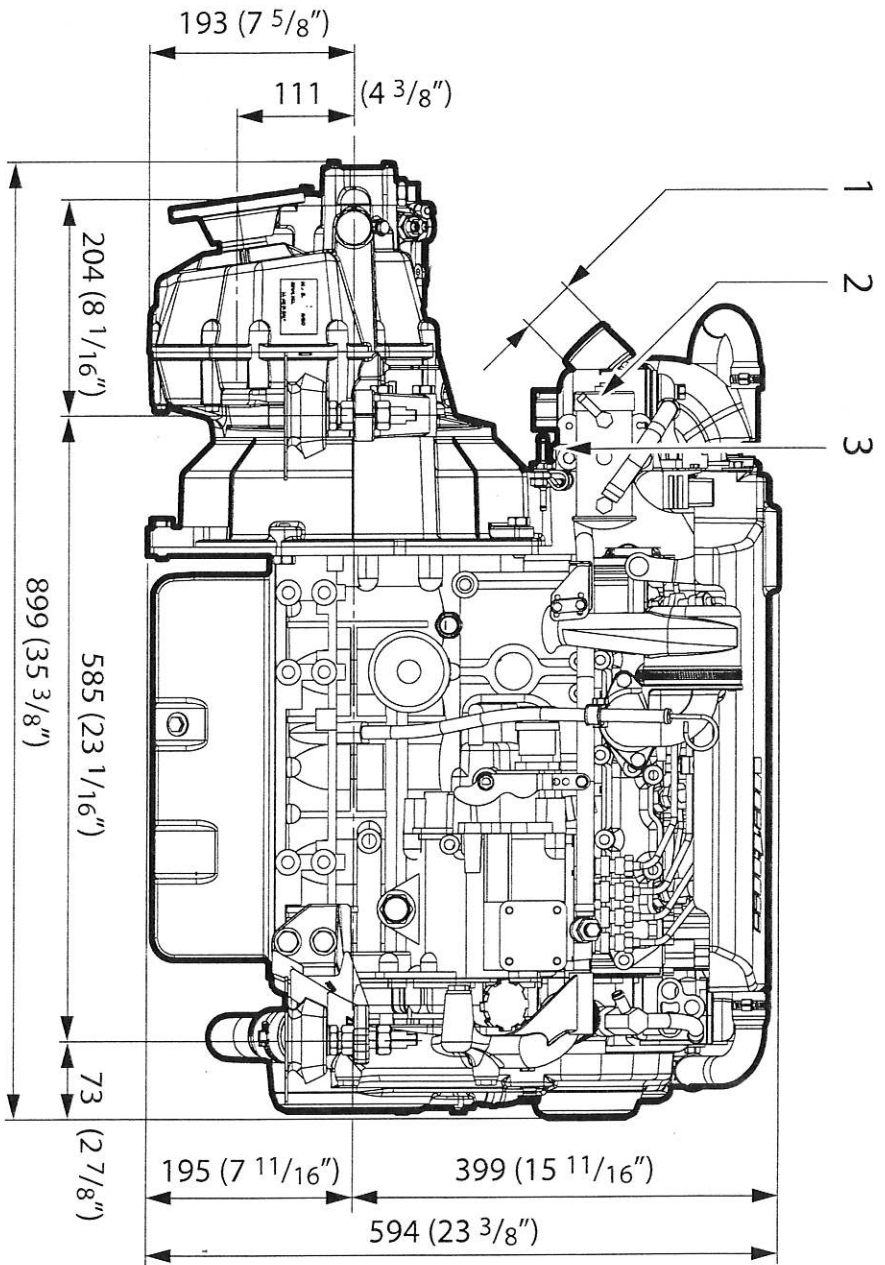

13 Overall dimensions

Volvo Penta®

M4.35 / M4.45
M4.15 SOLAS / M4.17 SOLAS

- 1 Exhaust \varnothing 50 mm
- 2 Fuel supply \varnothing 8 mm
- 3 Fuel return \varnothing 8 mm
- 4 Sea water intake \varnothing 20 mm

1 : 10