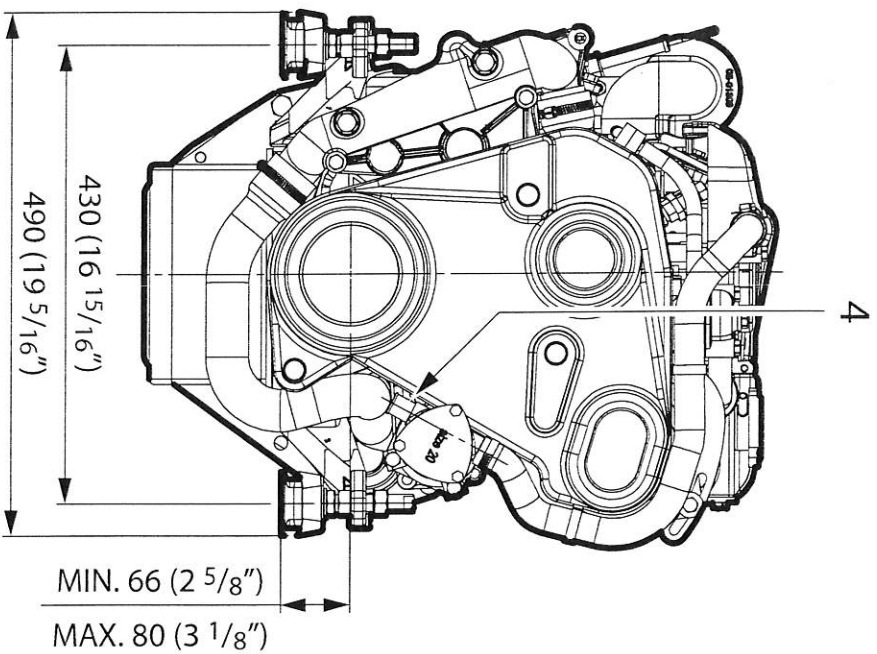

13 Overall dimensions

Volvo Penta®

M4.35 / M4.45
M4.15 SOLAS / M4.17 SOLAS

- 1 Exhaust \varnothing 50 mm
- 2 Fuel supply \varnothing 8 mm
- 3 Fuel return \varnothing 8 mm
- 4 Sea water intake \varnothing 20 mm

1 : 10