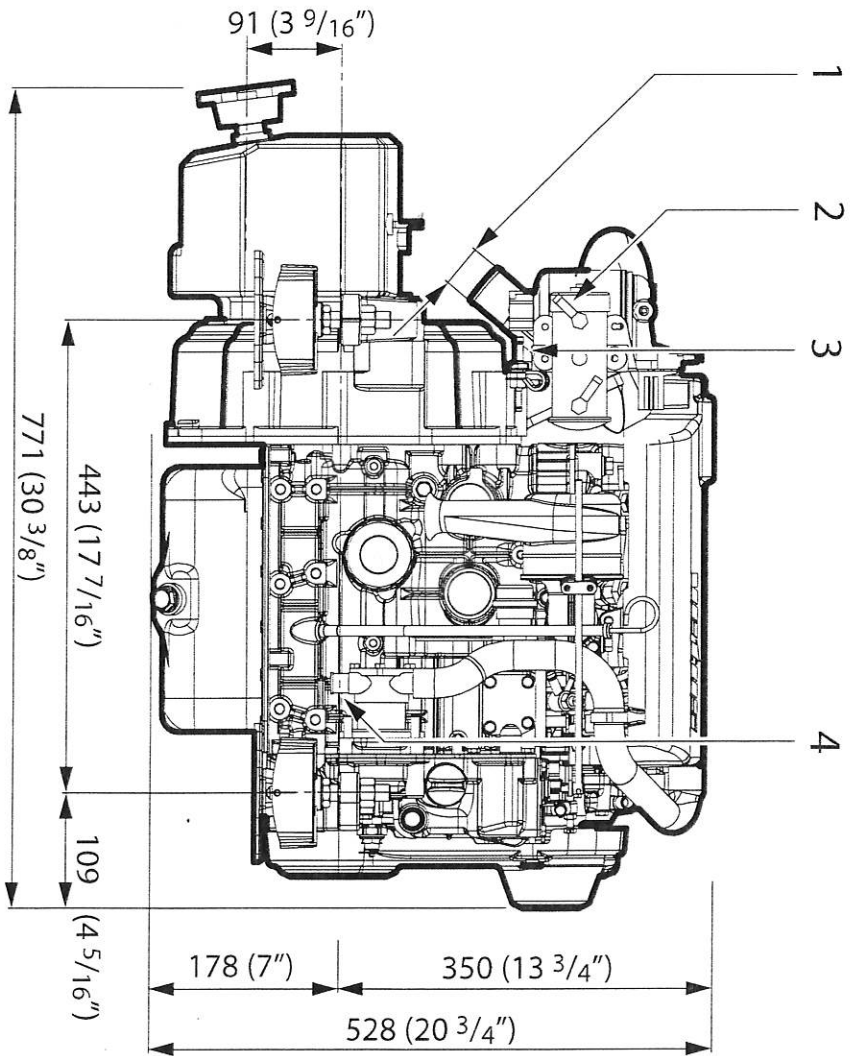

13 Overall dimensions

- 1 Exhaust \varnothing 40 mm
- 2 Fuel supply \varnothing 8 mm
- 3 Fuel return \varnothing 8 mm
- 4 Sea water intake \varnothing 20 mm

1 : 10

VERITAS®

M3.29

M3.28 SOLAS