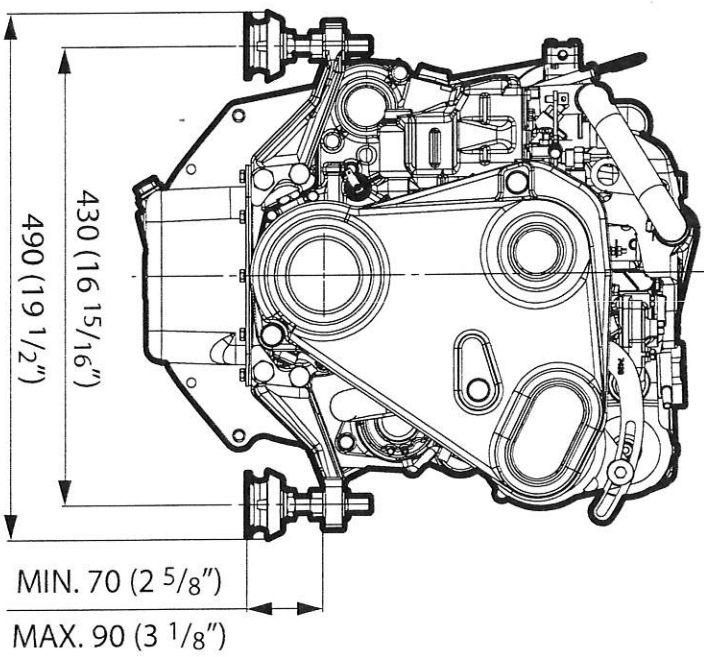

13 Overall dimensions

- 1 Exhaust \varnothing 40 mm
- 2 Fuel supply \varnothing 8 mm
- 3 Fuel return \varnothing 8 mm
- 4 Sea water intake \varnothing 20 mm

1 : 10

Veritas® M2.13 / M2.18