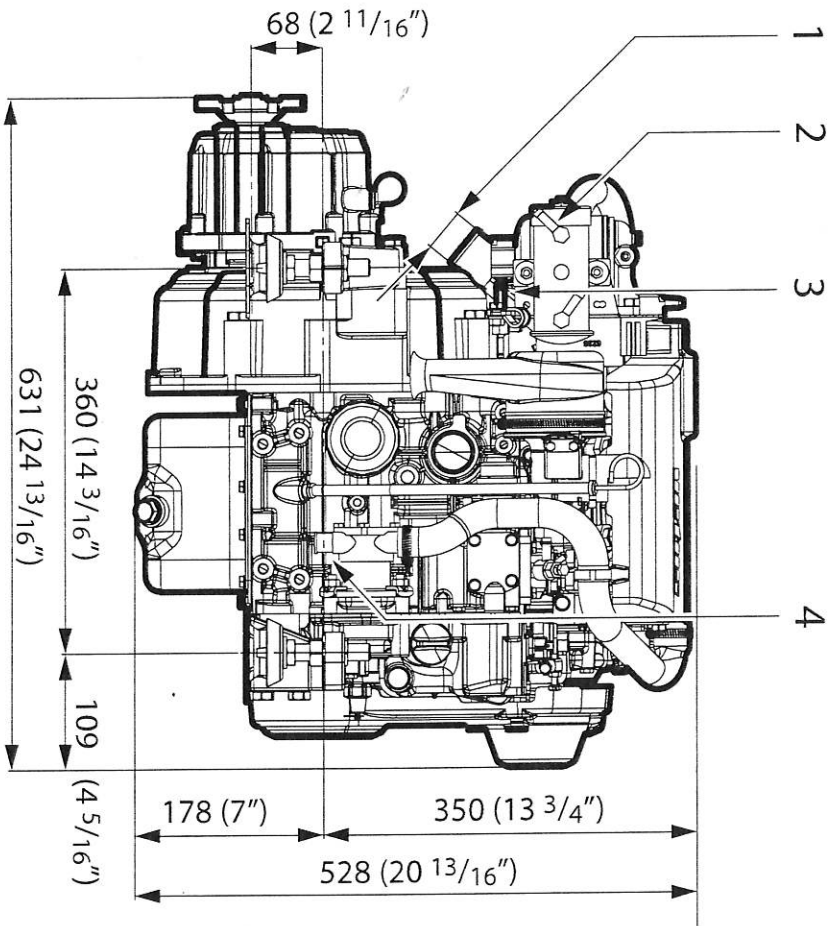

13 Overall dimensions

- 1 Exhaust \varnothing 40 mm
- 2 Fuel supply \varnothing 8 mm
- 3 Fuel return \varnothing 8 mm
- 4 Sea water intake \varnothing 20 mm

1 : 10

Veritas® M2.13 / M2.18